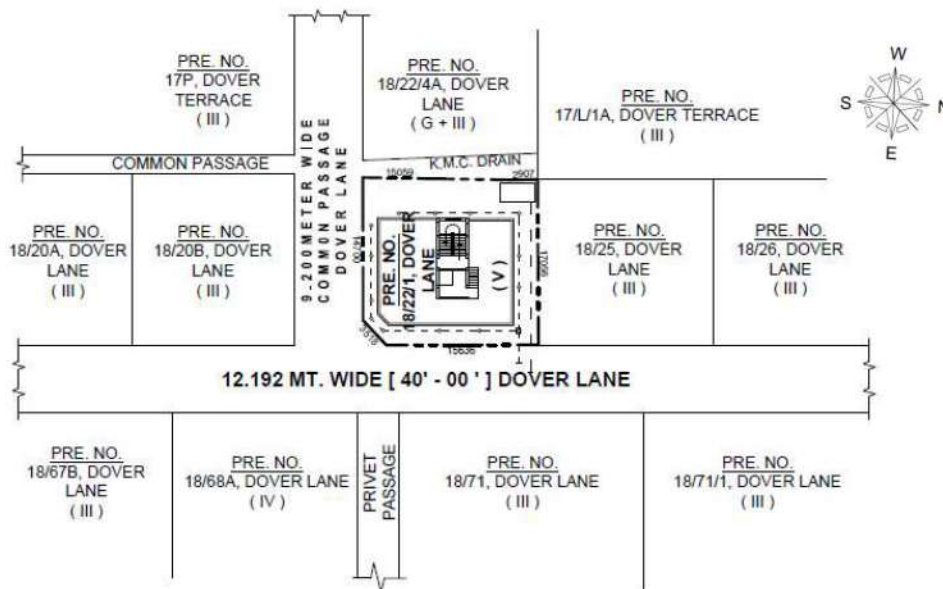

SREE SAI RAM CONSTRUCTION

Builder & Developer

E mail : sreesairamconstruction1961@gmail.com
Flat no. 14, Premises no. N-299/A, Fathepur 2nd Lane, Kolkata 700 024

M: 9903738425
9804921688

Date: 06.02.2026

Location MAP of the Project "ORCHID RESIDENCY"(G+4) at, Premises. No. - 18/22/1, Dover Lane. Kolkata - 700 029. P. S. -Gariahat

SITE PLAN. (SCALE = 1 : 600)

For SREE SAI RAM CONSTRUCTION

SREE SAI RAM CONSTRUCTION

PARTNER